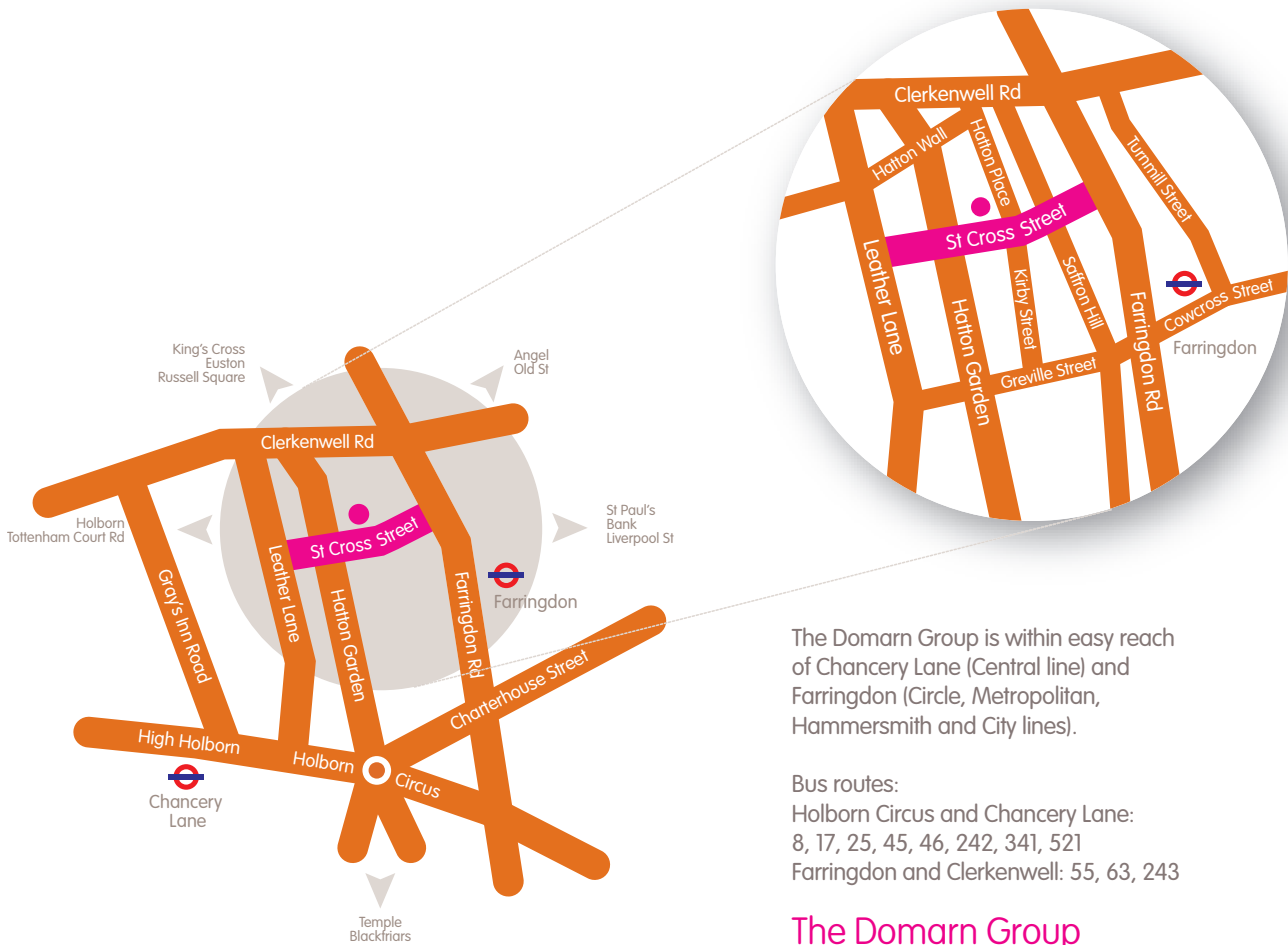

How to find us

The Domarn Group is within easy reach of Chancery Lane (Central line) and Farringdon (Circle, Metropolitan, Hammersmith and City lines).

Bus routes:

Holborn Circus and Chancery Lane:

8, 17, 25, 45, 46, 242, 341, 521